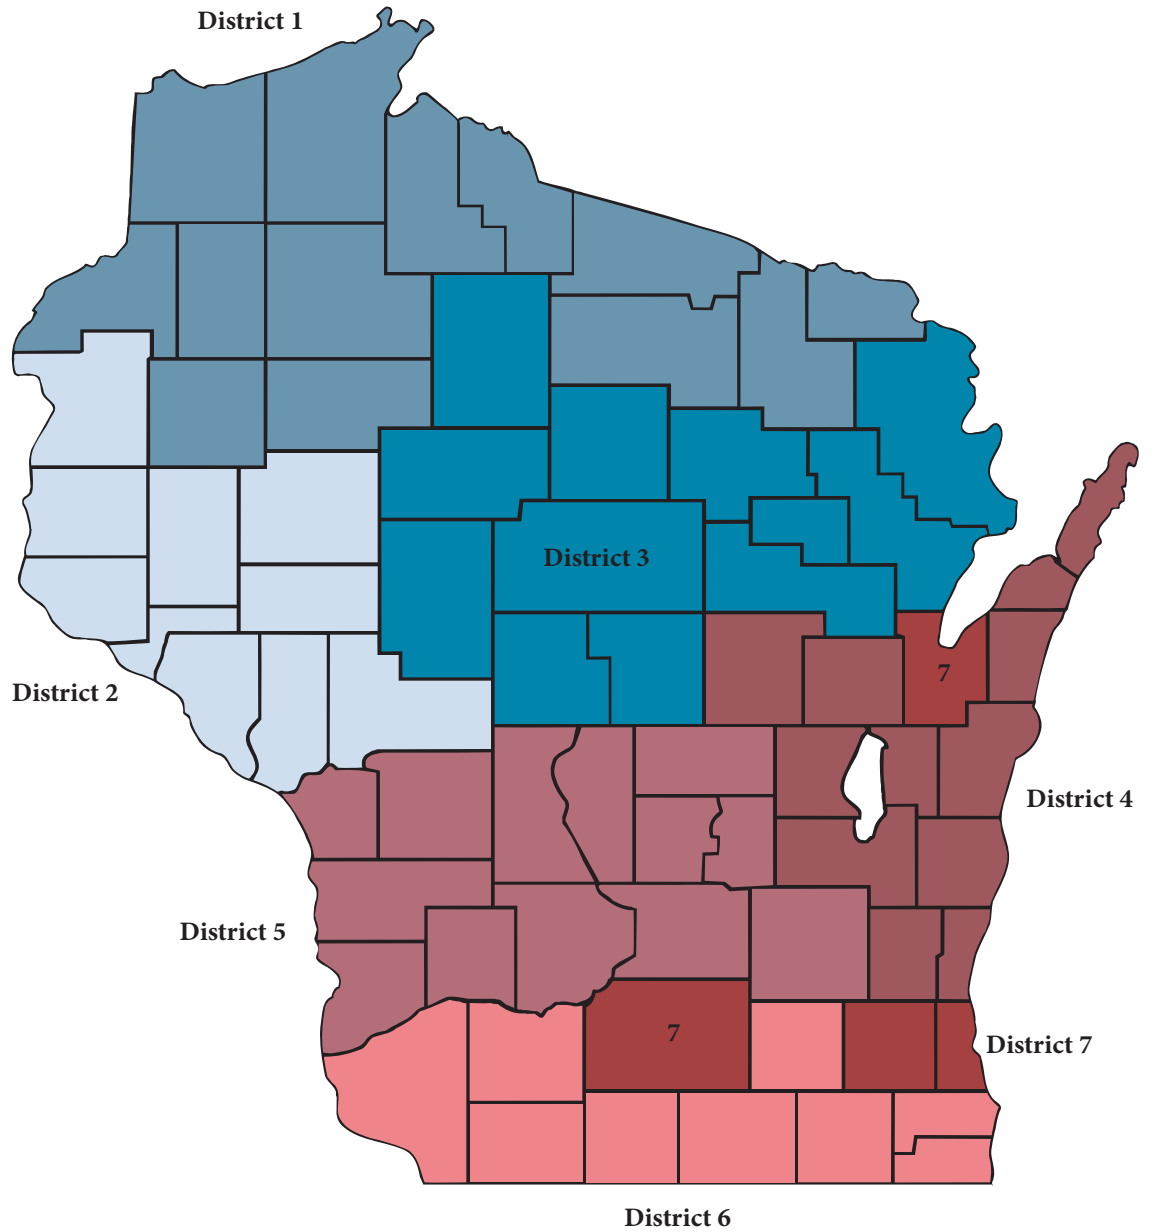

WEXA Districts/Zones

NORTH ZONE

SOUTH ZONE

UW- Madison Division
of Extension Zones

WEXA District &
Extension Areas

WEXA Board of
Directors (14)

Counties within each
WEXA District

Douglas, Bayfield,
Ashland, Iron, Burnett,
Washburn, Sawyer,
Barron, Rusk, Florence,
Forest, Oneida, Vilas

Polk, St. Croix, Pierce,
Dunn, Chippewa, Eau
Claire, Pepin, Buffalo,
Trempealeau, Jackson

Taylor, Price, Lincoln,
Langlade, Marathon,
Clark, Wood, Portage,
Marinette, Oconto,
Shawano, Menominee

Waupaca, Outagamie,
Winnebago, Calumet,
Manitowoc, Kewaunee,
Door, Fond du Lac,
Sheboygan, Washington,
Ozaukee

La Crosse, Monroe, Vernon,
Richland, Crawford, Juneau,
Adams, Marquette,
Waushara, Green Lake, Sauk,
Columbia, Dodge

Grant, Iowa, Lafayette,
Green, Rock, Jefferson,
Walworth, Racine,
Kenosha

Brown, Dane,
Waukesha,
Milwaukee